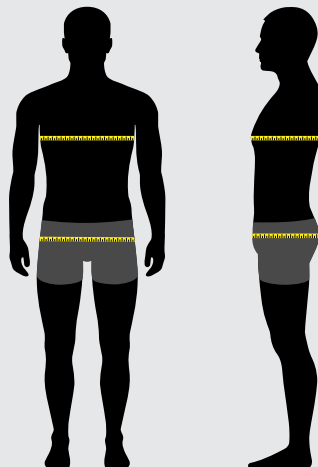

Hoodies, Sweat Jackets, Sweatshirts

owayo size	XS	S	M	L	XL	XXL	3XL
 Chest circumference (cm)	82-86	86-94	94-100	100-106	106-112	112-118	118-124

T-Shirt Couture

owayo size	2	3	4	5	6	7	8	9	10	11	12
 Chest circumference (cm)	82-86	86-90	90-94	94-98	98-102	102-106	106-110	110-114	114-118	118-122	122-126
International size	XS	S	M	L	XL	XXL					

WOMENS

T-Shirts: Classic, V-Kragen / Poloshirt

owayo size	XS	S	M	L	XL
 Chest circumference (cm)	74-82	82-90	90-98	98-110	110-122

T-Shirts: Couture, Couture Slim

owayo size	S1	S2	S3	S4	S5	S6	S7	S8	S9	S10
 Chest circumference (cm)	74-78	78-82	82-86	86-90	90-94	94-98	98-104	104-110	110-116	116-122
International size	XS	S	M	L	XL					

KIDS

T-Shirt Classic

owayo size	XS	S	M	L	XL
Height (cm)	107-119	119-131	131-143	143-155	155-167
European size	110/116	122/128	134/140	146/152	158/164

Find the Right Size

We strongly recommend that you get samples to determine your preferred size and fit. If time constraints don't allow for samples, please refer to our sizing guide below.

In between two different sizes? If you like a looser fit, choose the larger size. Do you prefer your athletic wear to fit a bit tighter? Then pick the smaller size.

Chest Circumference (A)

Wrap the tape measure around the widest part of your chest. Make sure that the tape measure is straight, parallel with the floor and not pulled too tightly.